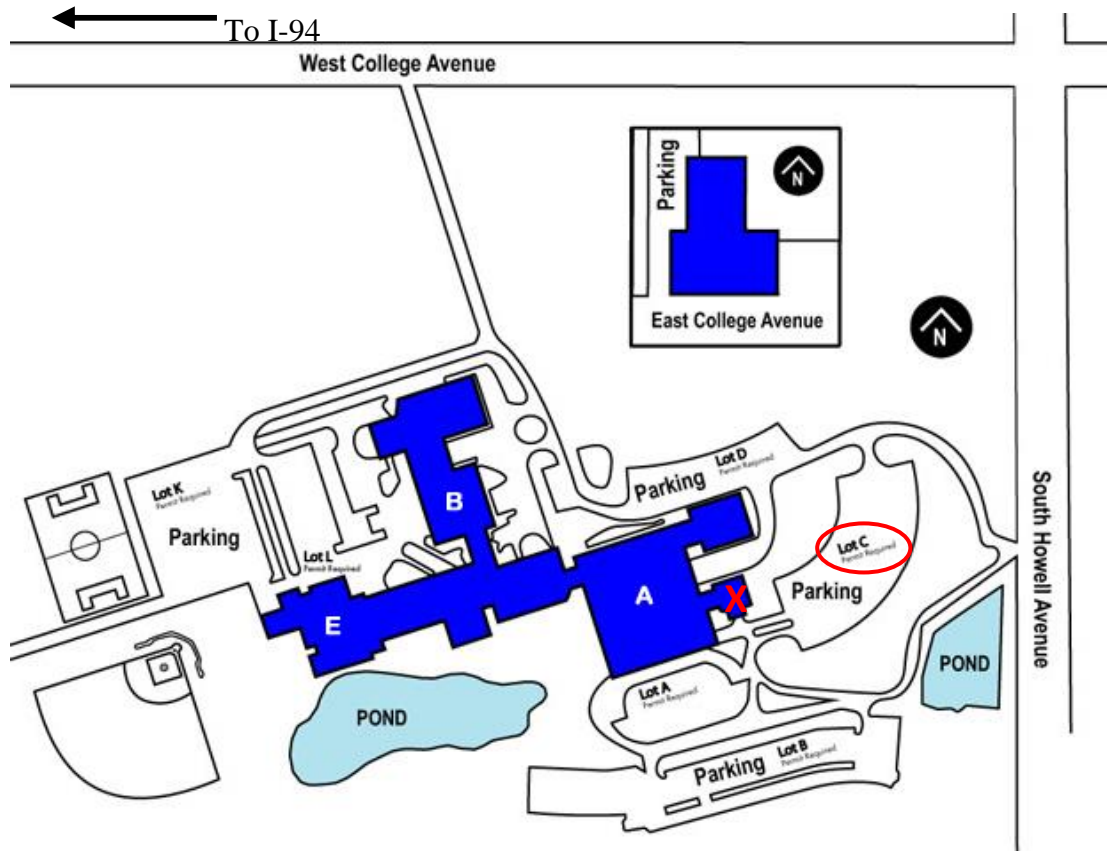

November 20, 2019
DWD – Governor’s Task Force
9:00am – Lecture Hall A

Milwaukee Area Technical College
6665 South Howell Avenue
Oak Creek, WI 53154-1196
(414) 571-4703

FROM I94: Exit College Avenue – eastbound. MATC Campus driveway is just west of Howell Avenue. If you miss the entrance and reach Howell Avenue, simply turn right and use the Howell Avenue driveway. Follow the signs to Parking Lot C.

PARKING: No permit will be required - participants are asked to park in Student Lot C which is in close proximity to Entrance #13. The Lecture Hall (Room A241) is located just inside this entrance.