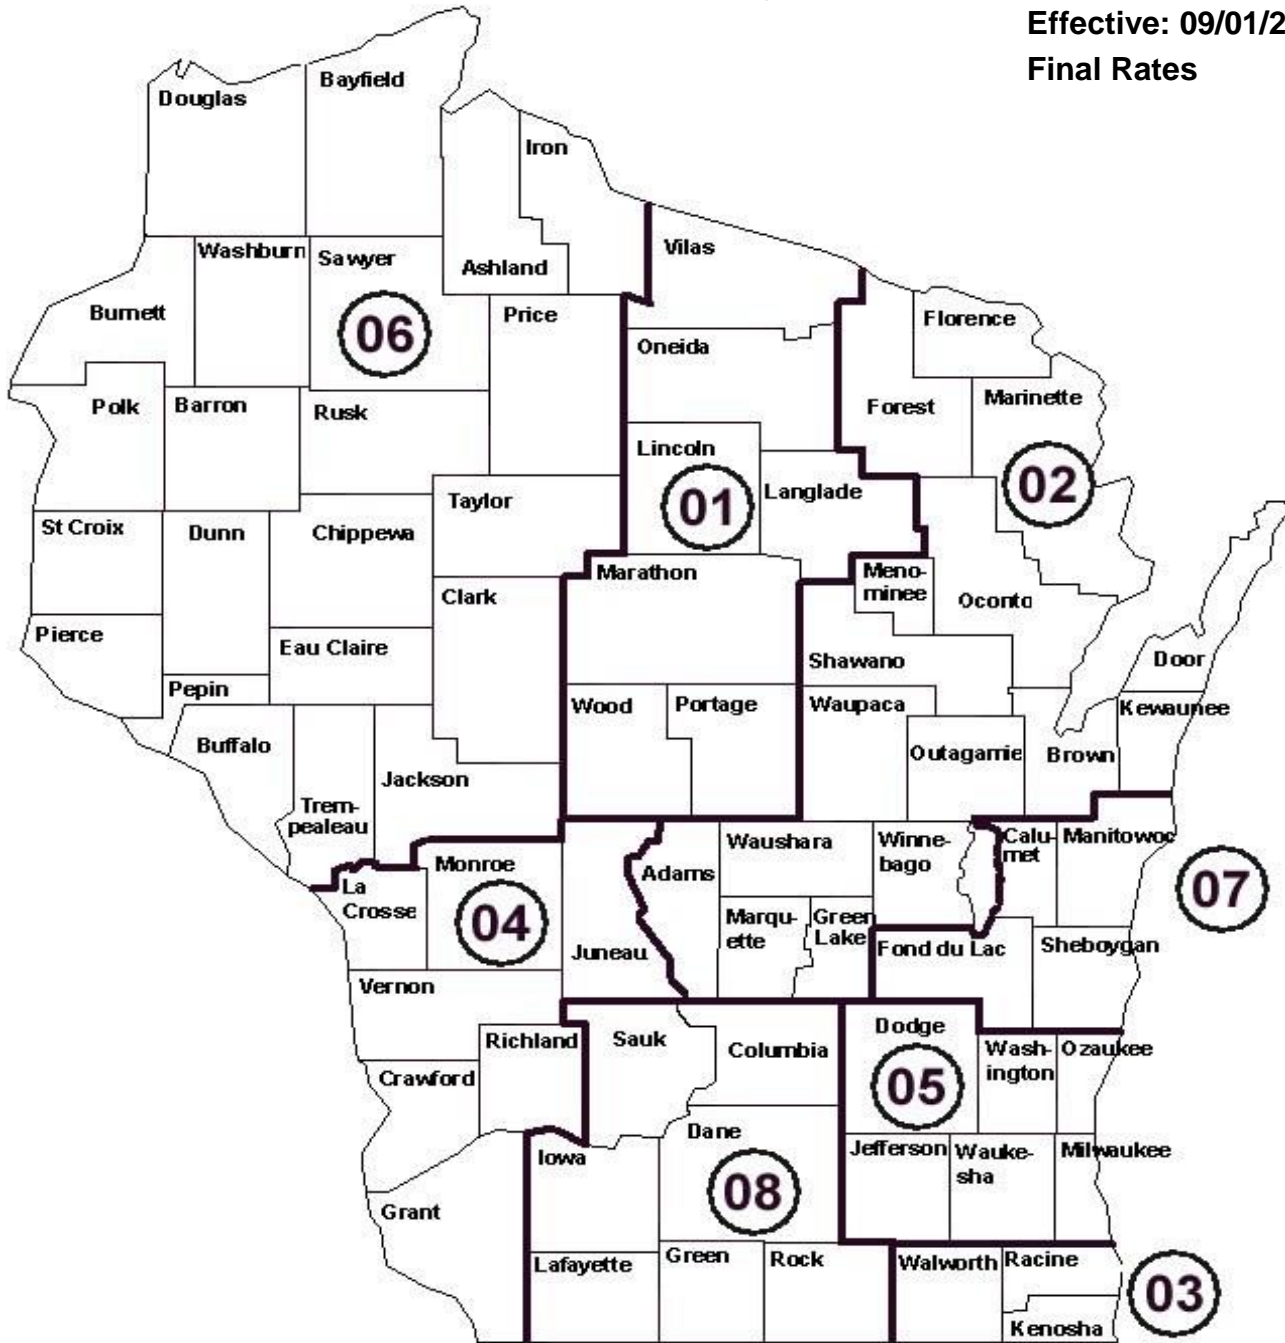

JAC Environmental Systems Technician

Effective: 09/01/2018

Final Rates

01 Central WI Sheet Metal	- \$22.07
02 Fox Valley Sheet Metal	- \$24.09
03 South East Sheet Metal	- \$36.11
04 La Crosse Sheet Metal	- \$21.22
05 Milwaukee Sheet Metal	- \$33.37
06 Eau Claire Sheet Metal	- \$27.28
07 East Central Sheet Metal	- \$29.20
08 Madison Sheet Metal	- \$33.00