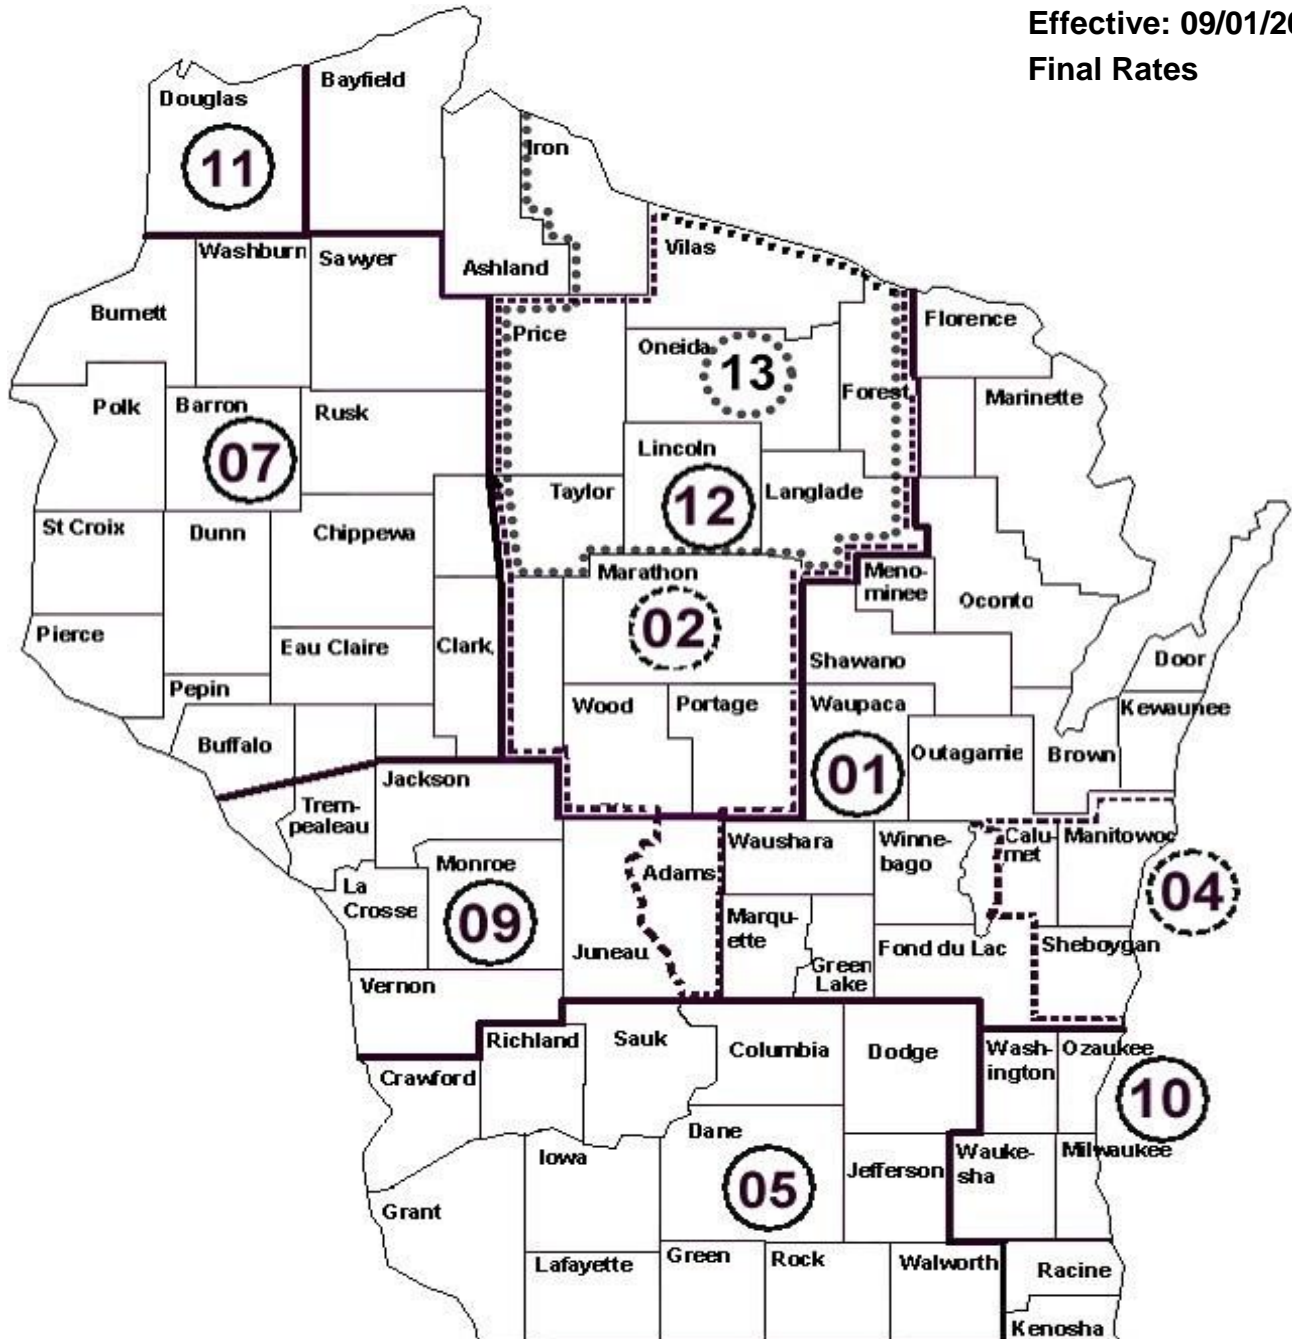

# JAC Carpenter (Residential)

Effective: 09/01/2018

Final Rates

01 Northeast WI Carpentry JAC	- \$20.67
02 Central WI Area Carpentry Advisory	- \$18.76
04 Lakeshore Area Carpentry Advisory	- \$20.91
05 Madison Area Carpentry	- \$21.39
07 Eau Claire Area Carpentry JAC	- \$19.33
09 La Crosse Area Carpentry	- \$18.75
10 Southeast WI Carpentry	- \$22.87
11 Superior Area Carpentry	- \$23.64
12 Wausau Area Carpentry	- \$18.66
13 Northern WI Carpenters Advisory Com	- \$19.09