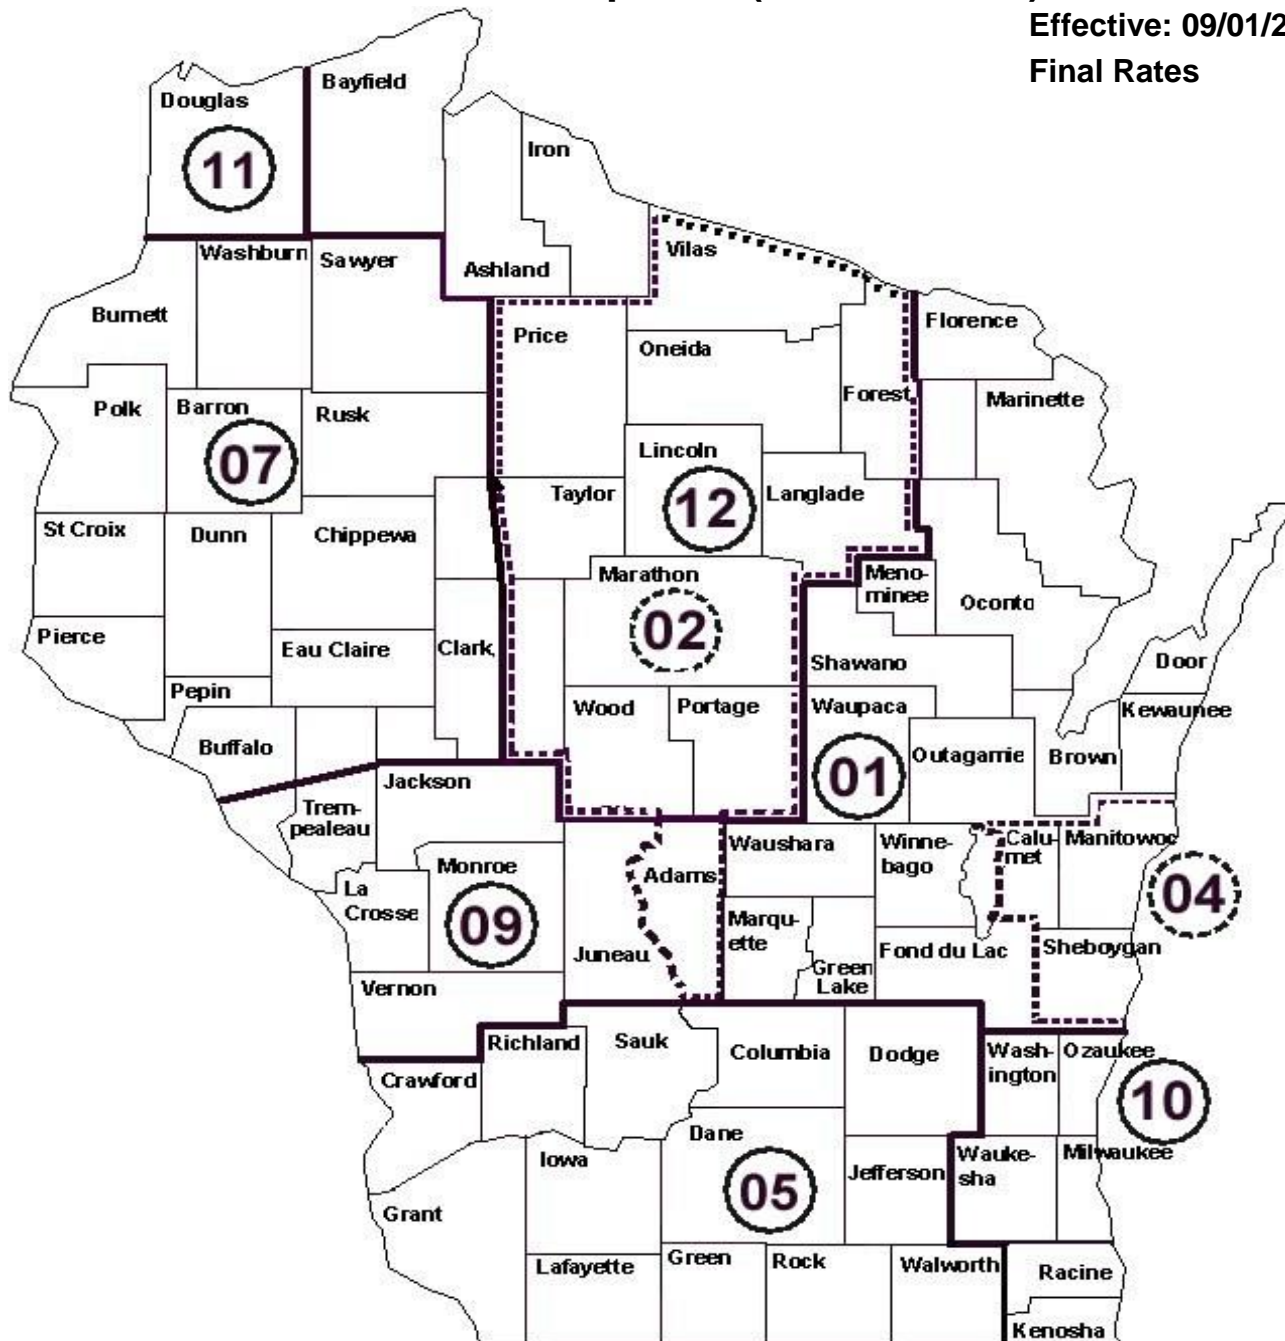

JAC Carpenter (Construction)

Effective: 09/01/2018

Final Rates

01 Northeast WI Carpentry JAC	- \$31.68
02 Central WI Area Carpentry Advisory	- \$29.44
04 Lakeshore Area Carpentry Advisory	- \$31.20
05 Madison Area Carpentry	- \$31.40
07 Eau Claire Area Carpentry JAC	- \$31.32
09 La Crosse Area Carpentry	- \$31.34
10 Southeast WI Carpentry	- \$34.18
11 Superior Area Carpentry	- \$29.45
12 Wausau Area Carpentry	- \$29.61