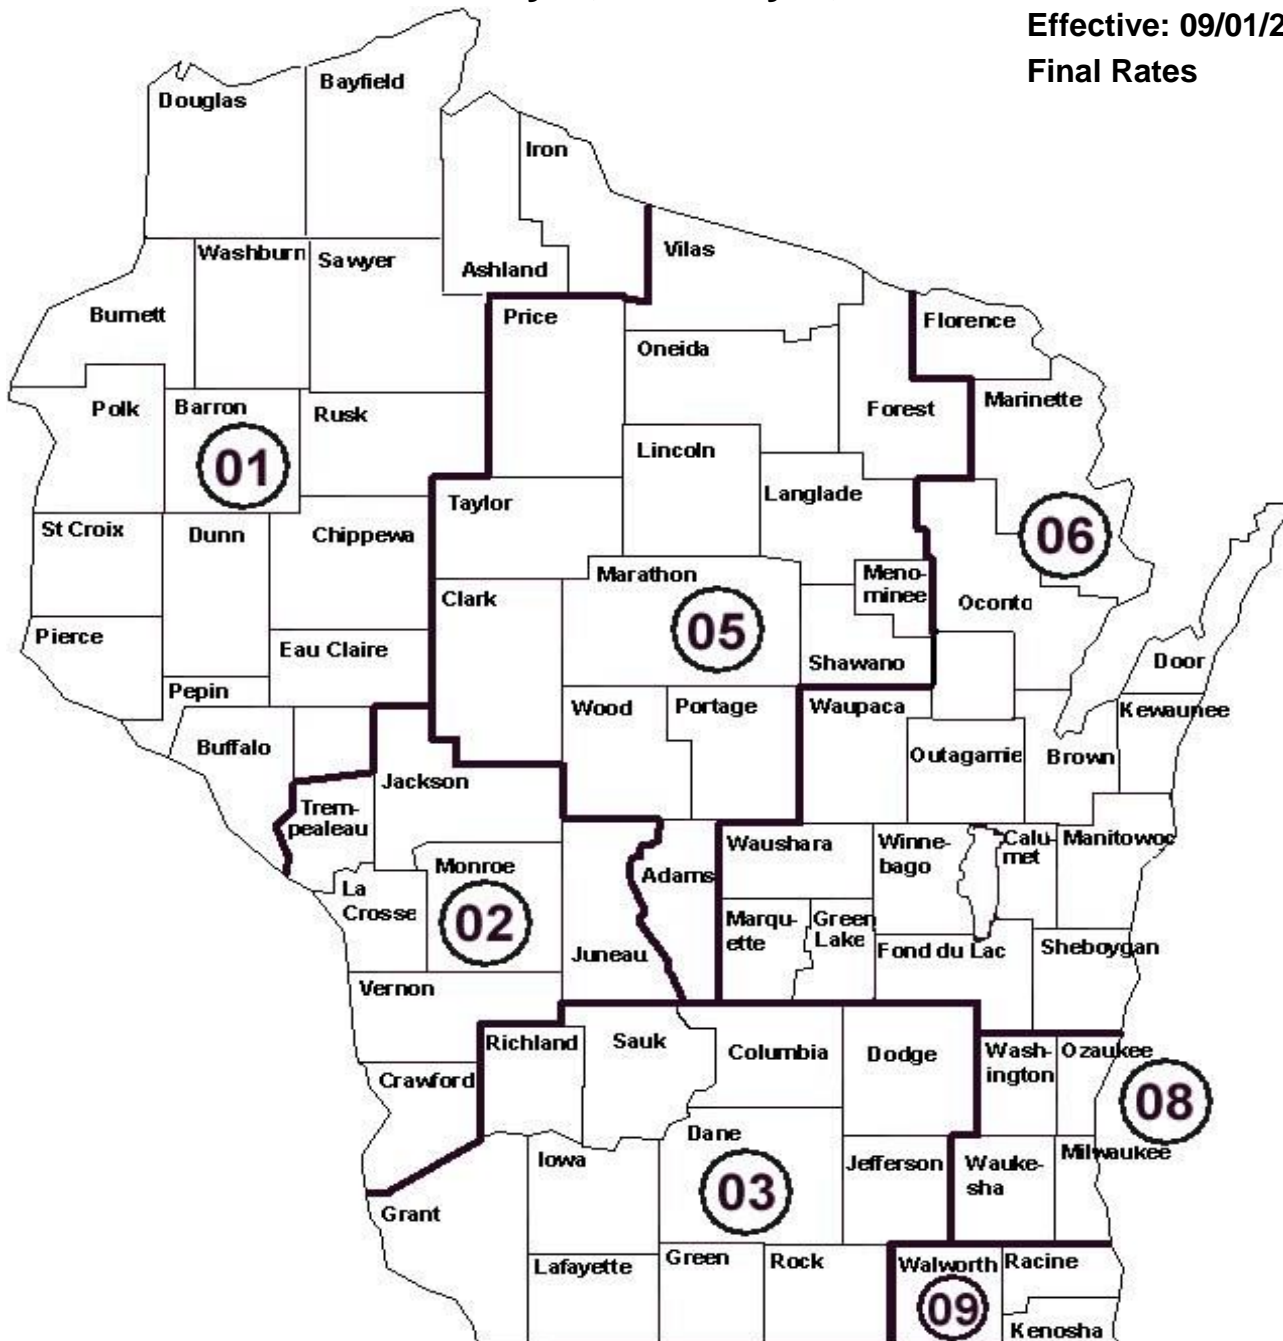

## JAC

## Bricklayer, Blocklayer, or Stonemason

Effective: 09/01/2018

Final Rates

01 Northwestern WI Masonry	- \$31.25
02 La Crosse Masonry	- \$31.11
03 Madison Area Bricklaying	- \$32.78
05 Wisconsin Valley Masonry	- \$29.18
06 NEW Masonry	- \$30.31
08 Milwaukee Bricklaying	- \$33.88
09 Tri County Trowel Trades	- \$35.54