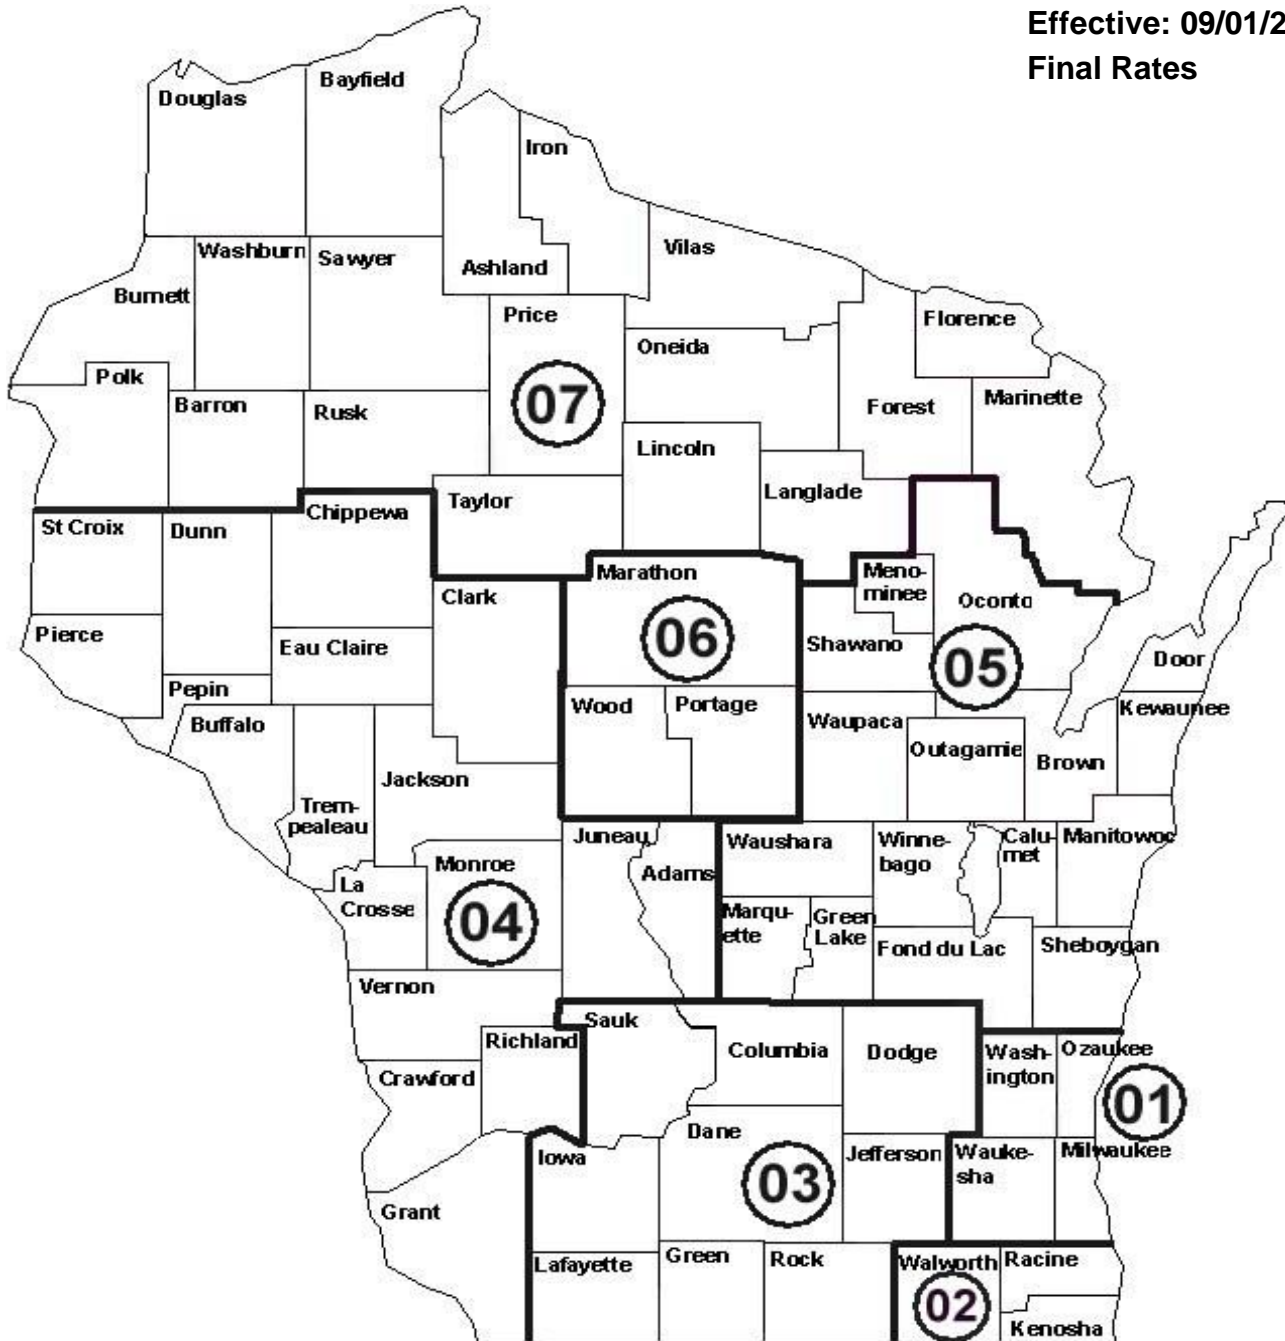

ABC Well Driller Pump Installer

Effective: 09/01/2018

Final Rates

01 Region 1	- \$27.34
02 Region 2	- \$27.43
03 Region 3	- \$25.70
04 Region 4	- \$18.90
05 Region 5	- \$25.26
06 Region 6	- \$25.42
07 Region 7	- \$19.96