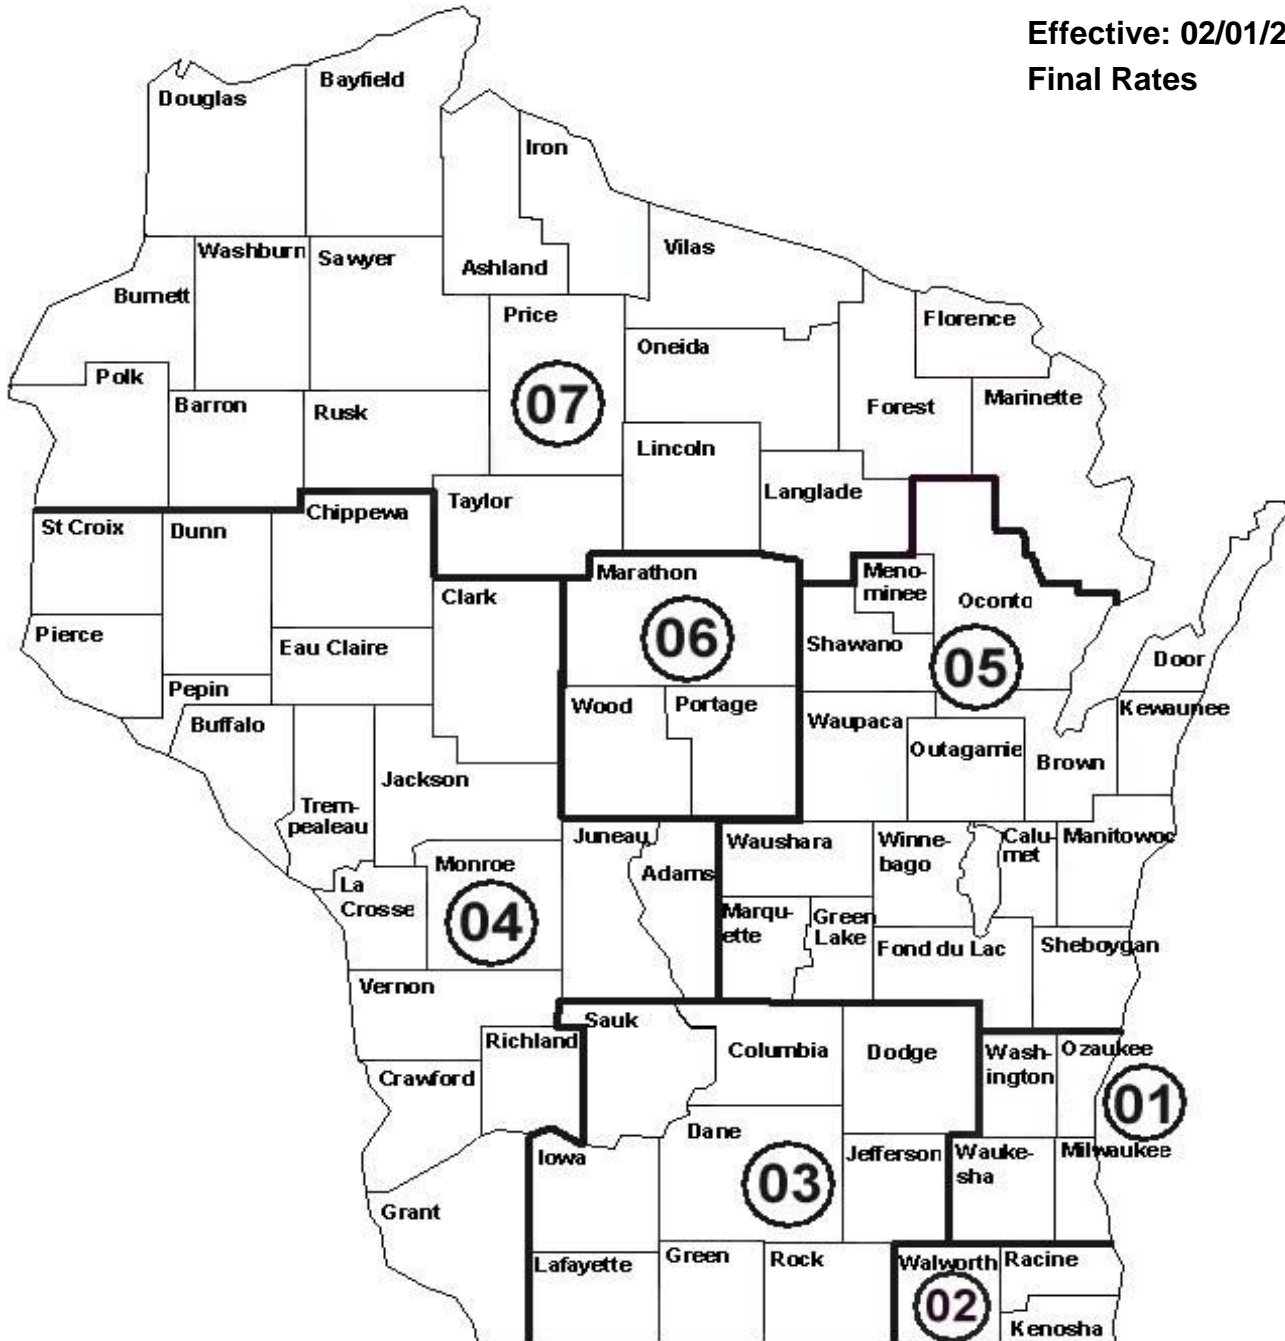

# ABC Construction Craft Laborer

Effective: 02/01/2020  
Final Rates

01 Region 1	- \$25.74
02 Region 2	- \$24.36
03 Region 3	- \$23.88
04 Region 4	- \$22.99
05 Region 5	- \$21.86
06 Region 6	- \$21.88
07 Region 7	- \$20.75